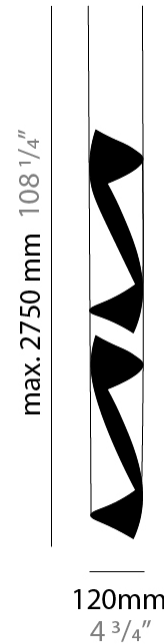

HUE SUSPENSION

D131018- _____
base number

1. To build a product code in our configurator select the specify button on the base model # product page
2. To build a manual product code on this datasheet choose from the options listed below in blue font and add the suffix to the base model #

GENERAL

Series: HUE
Brand: Knikerboker
Division: Design
Mounting Type: Suspension
Mounting Location: Ceiling
Subcategory: Pendant

PHYSICAL

Shape: Abstract
Diameter (mm): 120
Diameter (in): 4 3/4
Height (mm): 1100
Height (in): 43 5/16
Max. Overall Height (mm): 2750
Max. Overall Height (in): 108 1/4
Light Distribution: Direct / Indirect
Fixture Finish: EWH / EBK / MAN / COF / PRD / SLF / GLF / CLF / BRL / EWS / EWG / EWC / EWR / EBS / EBG / EBC / EBC / EBB / MAS / MAD / MAC / MAB / COS / CGO / CCL / CBL / PRS / PRG / PRC / PRB
Fixture Material: Metal
Cable Details: 1 Silicone Cable 2000mm / 78 3/4"

ELECTRICAL

Number of Lamps: 4
Lamp Type: LED Retrofit
Lamp Shape: MR16
Bulb Included: Bulb Not Included
Max. Wattage Per Lamp (W): 6.5
Lamp Base: GU10
Input Voltage (V): 120

LED

OPTICAL

RATINGS AND CERTIFICATIONS

Certified By: Certified for North American Standards
IP rating: IP20

PROJECT	_____
TYPE	_____
SPECIFIER	_____
QUANTITY	_____
DATE	_____