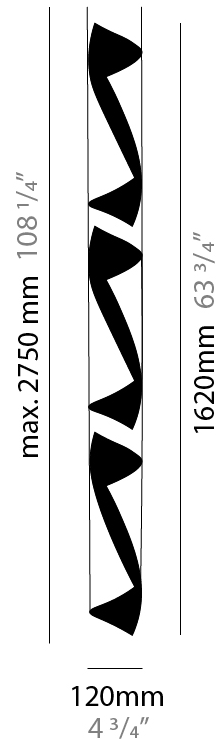

HUE SUSPENSION

D131024- _____
base number

1. To build a product code in our configurator select the specify button on the base model # product page
2. To build a manual product code on this datasheet choose from the options listed below in blue font and add the suffix to the base model #

GENERAL

Series: HUE
Brand: Knikerboker
Division: Design
Mounting Type: Suspension
Mounting Location: Ceiling
Subcategory: Pendant

PHYSICAL

Shape: Abstract
Diameter (mm): 120
Diameter (in): 4 3/4
Height (mm): 1620
Height (in): 63 3/4
Max. Overall Height (mm): 2750
Max. Overall Height (in): 108 1/4
Light Distribution: Direct / Indirect
Fixture Finish: EWH / EBK / MAN / COF / PRD / SLF / GLF / CLF / BRL / EWS / EWG / EWC / EWR / EBS / EBG / EBC / EBC / EBB / MAS / MAD / MAC / MAB / COS / CGO / CCL / CBL / PRS / PRG / PRC / PRB
Fixture Material: Metal
Cable Details: 1 Silicone Cable 2000mm / 78 3/4"

ELECTRICAL

Number of Lamps: 6
Lamp Type: LED Retrofit
Lamp Shape: MR16
Bulb Included: Bulb Not Included
Max. Wattage Per Lamp (W): 6.5
Lamp Base: GU10
Input Voltage (V): 120

LED

OPTICAL

RATINGS AND CERTIFICATIONS

Certified By: Certified for North American Standards
IP rating: IP20

PROJECT
TYPE
SPECIFIER
QUANTITY
DATE